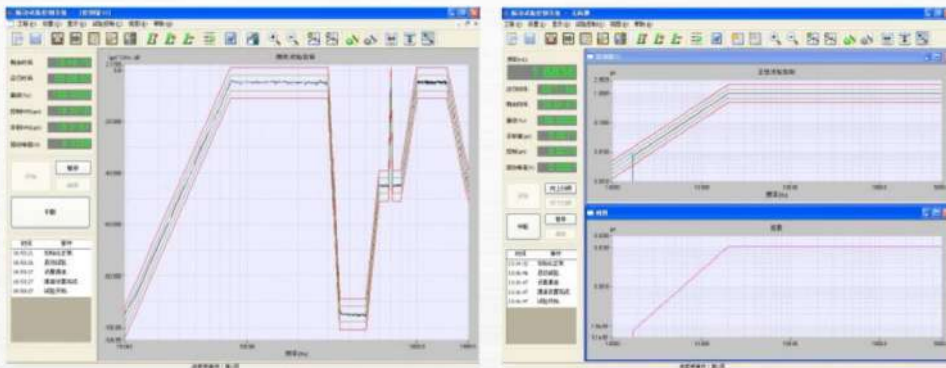

Vibration Test System

Related Standard Test Requirements

IEC621 33-201 7
 UL1642
 UN38.3
 GB31241-2014

Main Technical Parameters

Model	BT-3-150
Rated Sine Excitation Force	3000 N
Rated Random Excitation Force	3000 N
Shock Excitation Force	6000 N
Frequency Range	5-4,000 Hz
Max. Displacement	25mm
Rated Speed	2m/s
Rated Acceleration	500 m/s ²
First-order resonant frequency	2,900 Hz ±5%
Max. Loading	100 kg
Vibration Frequency	3 Hz
Working Table Diameter	<=P 150 mm
Moving Parts Equivalent Weight	2 kg
Dimension	L764x W530xH660mm
Single Vibration Table Weight	Approx. 480kg
Cooling Method	Forced air cooling