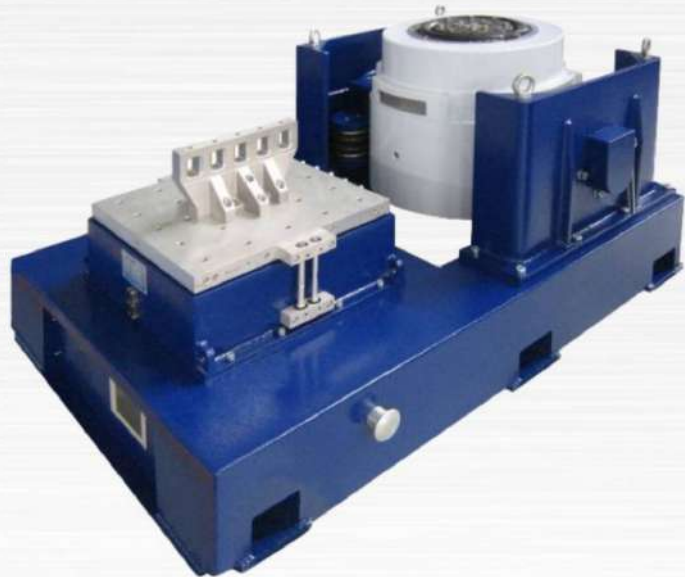

Vibration Test System

Related Standard Test Requirements

IEC621 33-201 7
 UL1642
 UN38.3
 GB31241-2014

Main Technical Parameters

Model	BT-3-150
Rated Sine Excitation Force	3000 N
Rated Random Excitation Force	3000 N
Shock Excitation Force	6000 N
Frequency Range	5-4,000 Hz
Max. Displacement	25mm
Rated Speed	2m/s
Rated Acceleration	500 m/s ²
First-order resonant frequency	2,900 Hz ±5%
Max. Loading	100 kg
Vibration Frequency	3 Hz
Working Table Diameter	<=P 150 mm
Moving Parts Equivalent Weight	2 kg
Dimension	L764x W530xH660mm
Single Vibration Table Weight	Approx. 480kg
Cooling Method	Forced air cooling